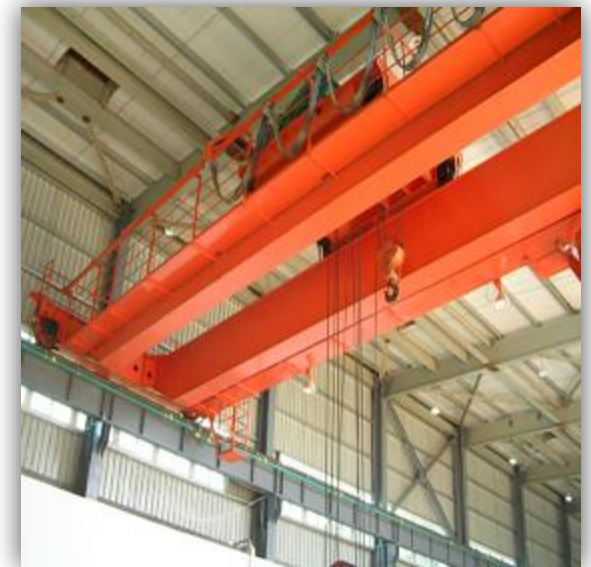

MODHESHWARI
ENGINEERING & FABRICATORS

Index of Double Girder EOT Crane

- ❖ Double Girder EOT Crane
- ❖ Double Girder Overhead Crane
- ❖ Double Girder Heavy Duty Crane
- ❖ Double Girder Crane in India
- ❖ Our Focus

MODHESHWARI
ENGINEERING & FABRICATORS

Double Girder EOT Crane

On the basis of the skills of our dexterous professionals and ingenious workers, we manufacture **Double Girder EOT Crane** that have excellent features and are highly qualitative and so are widely demanded. Our cranes enable material handling in numerous production houses. We offer our high functionality products at market leading prices.

MODHESHWARI
ENGINEERING & FABRICATORS

Double Girder Overhead Crane

We are involved in manufacturing dependable **Double Girder Overhead Crane** that are severely tested under the management of quality inspectors hence are flawless. They are made Utilizing the newest technology and have heavy duty electric wire rope hoists to offer high performance lifting system.

Features:

- high performance
- effective
- durable

MODHESHWARI
ENGINEERING & FABRICATORS

Double Girder Heavy Duty Crane

Our double girder heavy duty crane are designed and made in handling capacities of 1000 kg to 60,000 kg. They are made as per the supervision of expert professionals in accordance to international standards hence have aspects such as excellent efficiency, durable serviceability and strong construction etc.