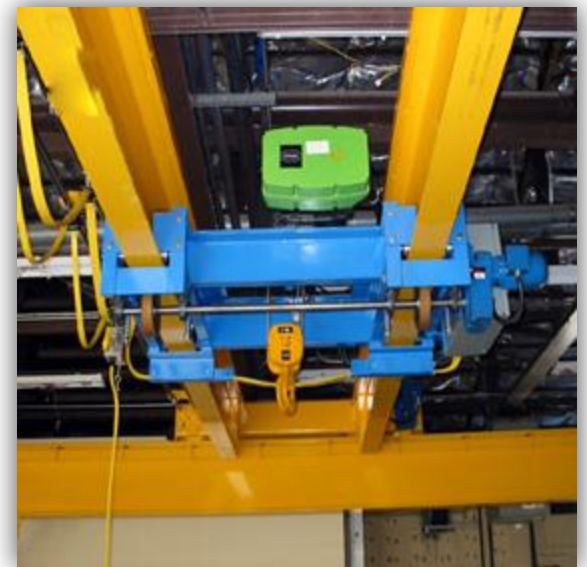

MODHESHWARI
ENGINEERING & FABRICATORS

Double Girder Crane in India

We are the chief manufacturers and suppliers of **Double Girder Crane in India** that have exceptional aspects and are very qualitative. They are widely demanded all across India. Our cranes allow material handling in several production workshops. We offer our high performance cranes at incredible prices.

Features:

- Power-efficient
- least maintenance needed
- reliable